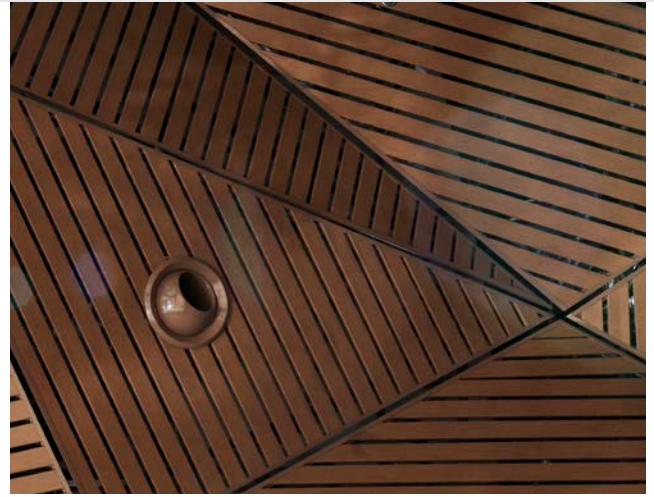

Wood tones

Nature tones

Cradle to Cradle Certified™
is a certification mark
licensed by the Cradle
to Cradle Products
Innovation Institute.

Production by
Hunter Douglas
Ceiling Center

Colours may vary from the original
Farben können vom Original abweichen
Les coloris peuvent varier des originaux
Los colores pueden variar respecto al original